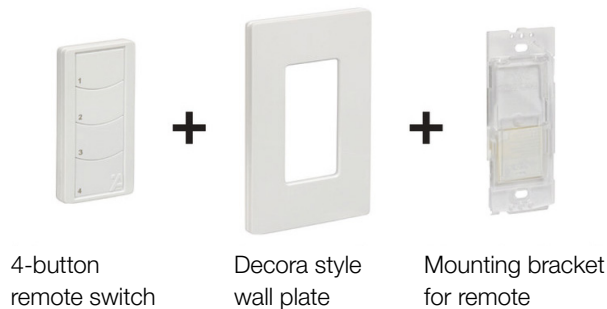

# Häfele Wireless Wall Switch

Connect Mesh 4-button remote and wall plate kit

- > Complete 4-Button remote kit in white
- > Each button can be programmed with the Häfele Connect Mesh App to control a group of lights or to activate a specific scenes.
- > The wireless Decora style wall switch is a great way to control pre-set scenes.
- > Clean and contemporary appearance
- > Smooth dimming control
- > Last setting stored when turned back on
- > Can be installed directly on a wall surface or over a wall box.
- > Includes Decora style wall plate and required wall mounting hardware as well as a CR2032 (002.99.032) battery.
- > Works with 12V and 24V MESH distributors to be ordered separately.

Description	Item No.
4-Button remote switch kit with wall plate, bracket and battery	450.80.868