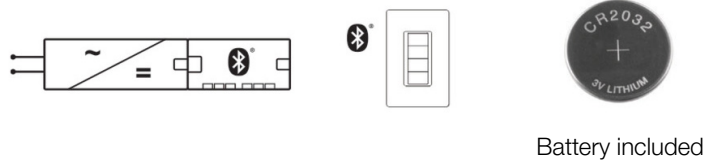

# Häfele Wireless Wall Switch

Connect Mesh 4-button remote and wall plate kit

- > Complete 4-Button remote kit in white
- > Each button can be programmed with the Häfele Connect Mesh App to control a group of lights or to activate a specific scenes.
- > The wireless Decora style wall switch is a great way to control pre-set scenes.
- > Clean and contemporary appearance
- > Smooth dimming control
- > Last setting stored when turned back on
- > Can be installed directly on a wall surface or over a wall box.
- > Includes Decora style wall plate and required wall mounting hardware as well as a CR2032 (002.99.032) battery.
- > Works with 12V and 24V MESH distributors to be ordered separately.