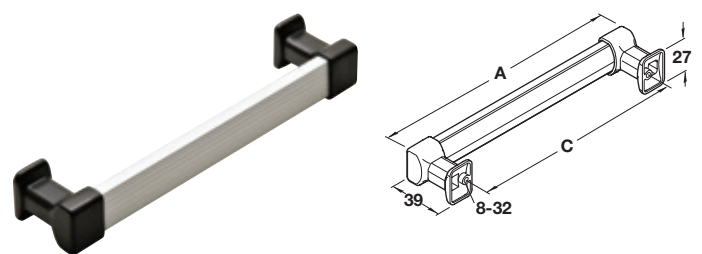

TRACK ORGANIZATION SYSTEMS

TAG OMNI TRACK®

TRACK JOINER

- > Connects and aligns two pieces of wall track together horizontally
- > Insert two connectors into the square holes on the end of one track and slide the two tracks together

Material: Plastic

Color	Item No.
black	792.00.310

SHELF STIFFENER

- > Applies to the edge of 19 mm (3/4") panel for added strength and protection of edges
- > Attaches to the panel by tapping on with a rubber mallet

Material: Aluminum; Finish: matt aluminum

Length	Item No.
2438 (96")	792.01.030
2337 (92")	792.01.031

EXTRUDED HANDLE

- > Applies to the edge of a 19 mm (3/4") door
 - > Attaches to the panel by tapping on with a rubber mallet
- Material: Aluminum; Finish: matt aluminum

Length	Item No.
2438 (96")	792.01.060
2337 (92")	792.01.061

BAR HANDLE

Material: Center: Aluminum; Finish: matt; Ends: Zinc; Color: black

A	C	Item No.
188 (7 7/16")	160 (6 5/16")	111.95.063
412 (16 1/4")	384 (15 1/8")	111.95.069