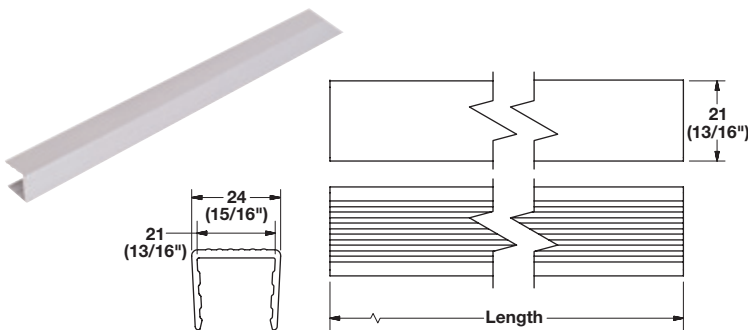

TRACK ORGANIZATION SYSTEMS

TAG OMNI TRACK®

TRACK JOINER

- > Connects and aligns two pieces of wall track together horizontally
- > Insert two connectors into the square holes on the end of one track and slide the two tracks together

Material: Plastic

Color	Item No.
black	792.00.310

SHELF STIFFENER

- > Applies to the edge of 19 mm (3/4") panel for added strength and protection of edges
- > Attaches to the panel by tapping on with a rubber mallet

Material: Aluminum; Finish: matt aluminum

Length	Item No.
2438 (96")	792.01.030
2337 (92")	792.01.031

EXTRUDED HANDLE

- > Applies to the edge of a 19 mm (3/4") door
 - > Attaches to the panel by tapping on with a rubber mallet
- Material: Aluminum; Finish: matt aluminum

Length	Item No.
2438 (96")	792.01.060
2337 (92")	792.01.061

BAR HANDLE

Material: Center: Aluminum; Finish: matt; Ends: Zinc; Color: black

A	C	Item No.
188 (7 7/16")	160 (6 5/16")	111.95.063
412 (16 1/4")	384 (15 1/8")	111.95.069