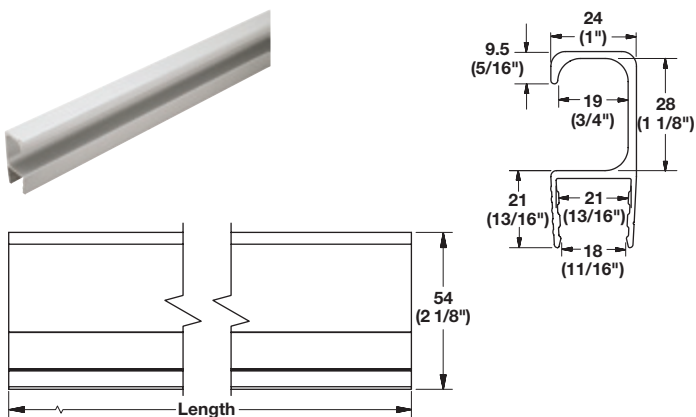

TRACK ORGANIZATION SYSTEMS

TAG OMNI TRACK®

TRACK JOINER

- > Connects and aligns two pieces of wall track together horizontally
- > Insert two connectors into the square holes on the end of one track and slide the two tracks together

Material: Plastic

Color	Item No.
black	792.00.310

SHELF STIFFENER

- > Applies to the edge of 19 mm (3/4") panel for added strength and protection of edges
- > Attaches to the panel by tapping on with a rubber mallet

Material: Aluminum; Finish: matt aluminum

Length	Item No.
2438 (96")	792.01.030
2337 (92")	792.01.031

EXTRUDED HANDLE

- > Applies to the edge of a 19 mm (3/4") door
 - > Attaches to the panel by tapping on with a rubber mallet
- Material: Aluminum; Finish: matt aluminum

Length	Item No.
2438 (96")	792.01.060
2337 (92")	792.01.061

BAR HANDLE

Material: Center: Aluminum; Finish: matt; Ends: Zinc; Color: black

A	C	Item No.
188 (7 7/16")	160 (6 5/16")	111.95.063
412 (16 1/4")	384 (15 1/8")	111.95.069