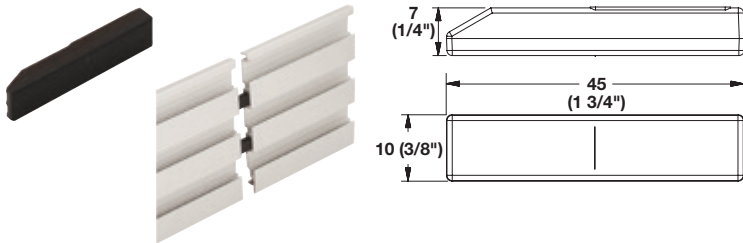

TRACK ORGANIZATION SYSTEMS

TAG OMNI TRACK®

TRACK JOINER

- > Connects and aligns two pieces of wall track together horizontally
- > Insert two connectors into the square holes on the end of one track and slide the two tracks together

Material: Plastic

Color	Item No.
black	792.00.310

SHELF STIFFENER

- > Applies to the edge of 19 mm (3/4") panel for added strength and protection of edges
- > Attaches to the panel by tapping on with a rubber mallet

Material: Aluminum; Finish: matt aluminum

Length	Item No.
2438 (96")	792.01.030
2337 (92")	792.01.031

EXTRUDED HANDLE

- > Applies to the edge of a 19 mm (3/4") door
 - > Attaches to the panel by tapping on with a rubber mallet
- Material: Aluminum; Finish: matt aluminum

Length	Item No.
2438 (96")	792.01.060
2337 (92")	792.01.061

BAR HANDLE

Material: Center: Aluminum; Finish: matt; Ends: Zinc; Color: black

A	C	Item No.
188 (7 7/16")	160 (6 5/16")	111.95.063
412 (16 1/4")	384 (15 1/8")	111.95.069