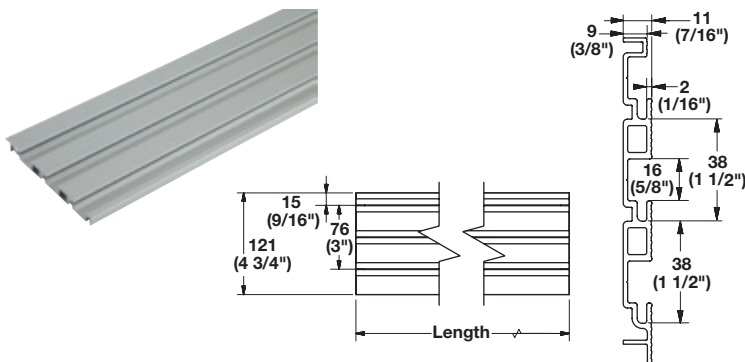

#### WALL TRACK

- > Cut with a circular saw with a non-ferrous blade
- > Attach tracks to studs in drywall with pan head screws
- > D X H: 11 x 121 mm (1/2" x 4 3/4")

Material: Aluminum; Finish: matt aluminum

Length	Item No.
2464 (97")	792.00.000
2337 (92")	792.00.005

#### ALUMINUM EDGE PROFILE

- > Cover the ends of wall track for a finished look
  - > Attaches to the wall track with mounting tape
- Material: Aluminum; Finish: matt aluminum

Length	Item No.
2438 (96")	792.01.000
2337 (92")	792.01.002