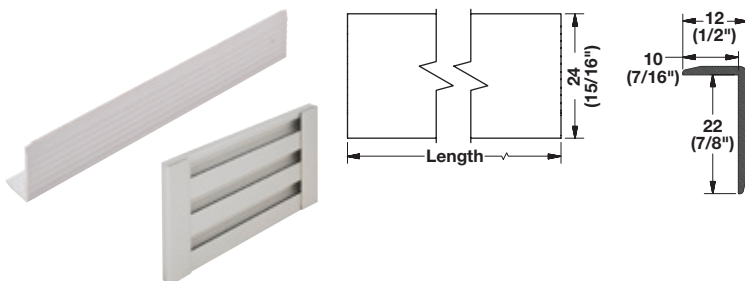

#### WALL TRACK

- > Cut with a circular saw with a non-ferrous blade
- > Attach tracks to studs in drywall with pan head screws
- > D X H: 11 x 121 mm (1/2" x 4 3/4")

Material: Aluminum; Finish: matt aluminum

Length	Item No.
2464 (97")	792.00.000
2337 (92")	792.00.005

#### ALUMINUM EDGE PROFILE

- > Cover the ends of wall track for a finished look
  - > Attaches to the wall track with mounting tape
- Material: Aluminum; Finish: matt aluminum

Length	Item No.
2438 (96")	792.01.000
2337 (92")	792.01.002