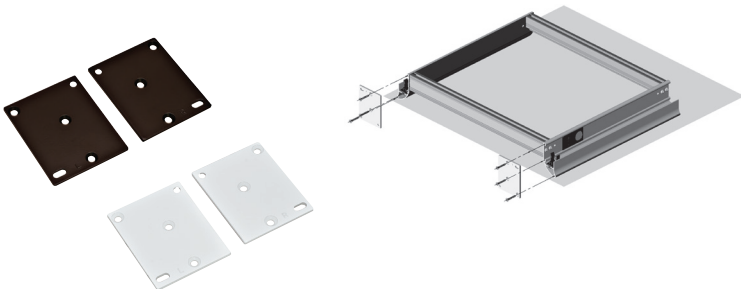

WARDROBE FITTINGS

TAG ENGAGE

- > Easily reconfigured to meet your storage needs
- > Jewelry trays and dividers customize the pull-out shelf
- > Fabric lined bottom is standard

Note

See TCH page 4.83 for jewelry tray and shelf dividers.

Bottom should be cut to the following dimensions when used as a folding station

Shelf width	Length	Depth
457 mm (18")	376 mm (14 13/16")	306 mm (12 1/16")
610 mm (24")	529 mm (20 13/16")	306 mm (12 1/16")
762 mm (30")	681 mm (26 13/16")	306 mm (12 1/16")

PULL-OUT SHELF

> H x D: 71 x 353 mm (2 13/16" x 13 7/8")
Material: Frame: Aluminum; Bottom: Fabric

Width	matt nickel; slate fabric	black; beach fabric	black; slate fabric	matt gold; beach fabric	slate; slate fabric	matt aluminum; slate fabric
457 (18")	807.77.601	807.78.301	807.78.601	807.77.901	807.78.101	807.77.001
610 (24")	807.77.602	807.78.302	807.78.602	807.77.902	807.78.102	807.77.002
762 (30")	807.77.603	807.78.303	807.78.603	807.77.903	807.78.103	807.77.003
915 (36")	807.77.604	807.78.304	807.78.604	807.77.904	807.78.104	807.77.004

Supplied With

Full extension, soft close undermount slides

DRAWER FACE ADAPTER, OPTIONAL

- > Allows a drawer front to be fixed to the front of the pull-out frame
 - > Conceals the frame and dividers and makes it possible to add a lock to jewelry drawers
 - > A unique design feature for limitless customization to the appearance of the closet
 - > Simple to install and makes drawer face mounting easy
 - > Drawer front height max.: 127 mm (5")
 - > W x H x D: 60 x 75 x 4 mm (2 3/8" x 2 15/16" x 1/8")
- Material: Steel