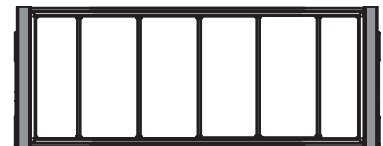

Color	Item No.
beach	807.77.391
slate	807.77.491

Supplied With
Clips

18" - standard
with 2 dividers

24" - standard
with 3 dividers

30" - standard
with 4 dividers

36" - standard
with 5 dividers

ORDERING IS EASY AND CONVENIENT

Online & Live Chat: www.hafele.com | Phone: 800 423 3531 | Email: orders@hafele.us

Dimensions in mm. Inches are approximate.

WARDROBE FITTINGS

TAG ENGAGE DIVIDED DRAWERS

- > A sophisticated bulk storage solution specifically designed for the closet
 - > Fully lined fabric basket with a deep divider and rigid wooden base
 - > Dividers are lined with the ENGAGE fabric, creating a luxurious space
 - > The 204 mm (8") deep basket is large enough to organize but not too deep to lose things
 - > 457 mm (18") width supplied with one divider, 610, 762 and 915 mm (24", 30" and 36") supplied with two dividers
 - > Dividers can be set at any spacing required - 100% customizable compartments
 - > H x D: 227 x 353 mm (8 15/16" x 13 7/8")
- Material: Frame: Aluminum; Drawer: Fabric