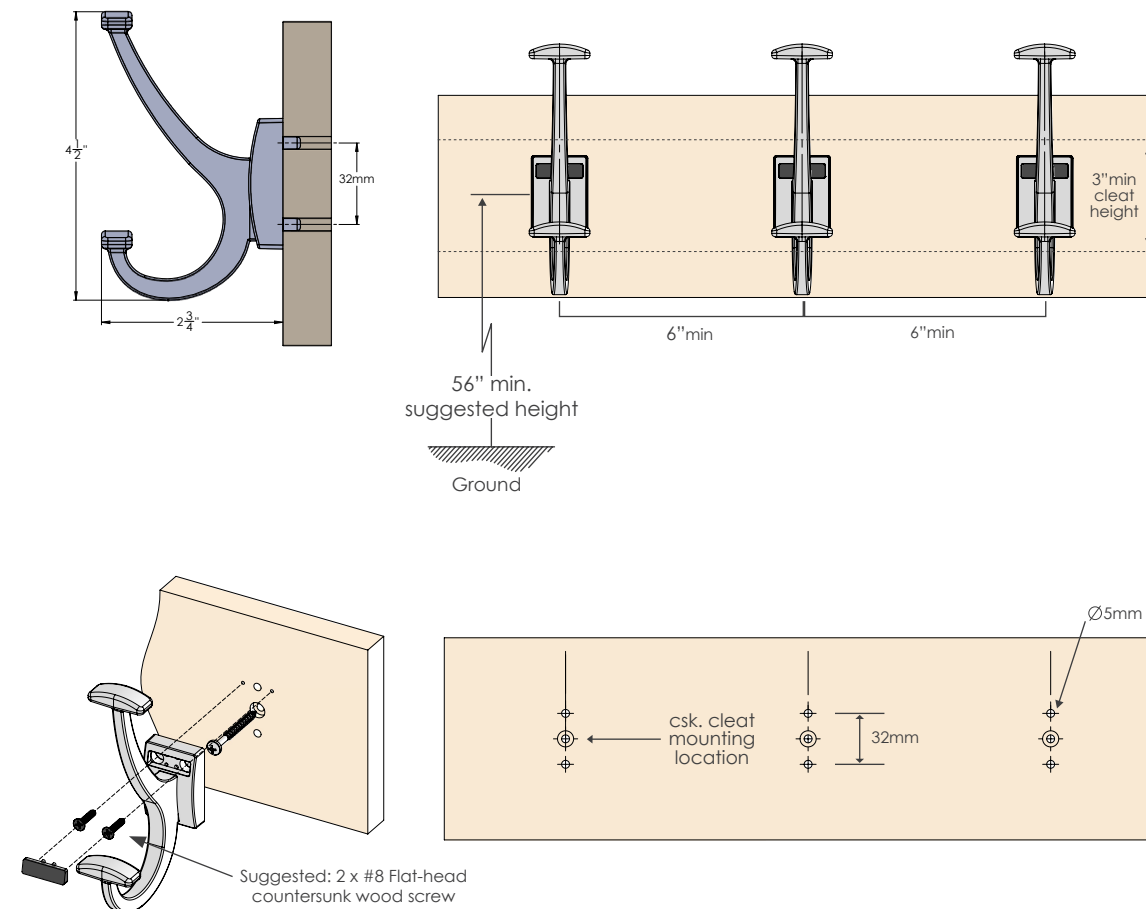

**ELITE**  
compact coat hook

30.3196.00.xxx

**FEATURES**

The ELITE Compact Coat Hook was designed to fit in tighter spaces

- Designed to keep two coats neatly stored and is also ideal for robes, hats and umbrellas

- Helps utilize the typically "dead" space under windows, behind doors and on angled walls

**DIMENSIONS**

**SPECS**

COMPACT COAT HOOK

30.3196.00.<sup>(FINISH)</sup>xxx

BLACK COVER CAP

30.3199.blk

**OPTIONS**