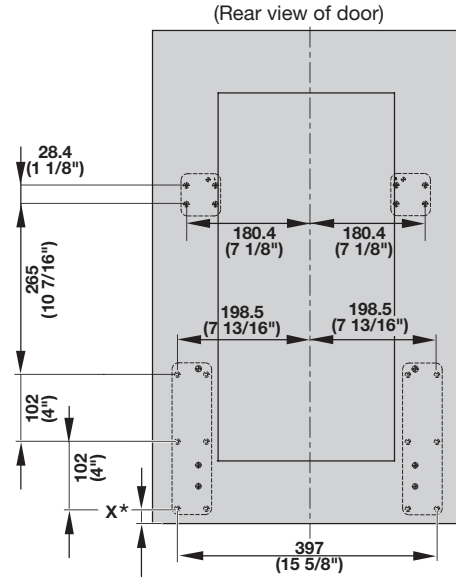

Mounting Instructions

HÄFELE

Item No.: 503.15.360, 365, 760, 765, 860, 865

MX LAUNDRY HAMPER

A

Mark Centerline

B

10x  Install Slide Mechanism

**C**

Remove Door Brackets

Standard Overlay

Full Overlay

* X = 7/16" (11 mm) + Overlay

E**Install Pull-Out Slide****Adjustment of door****F****HÄFELE**

3901 Cheyenne Drive • P.O. Box 4000 • Archdale, NC 27263
 1-800-423-3531 • www.hafele.com/us