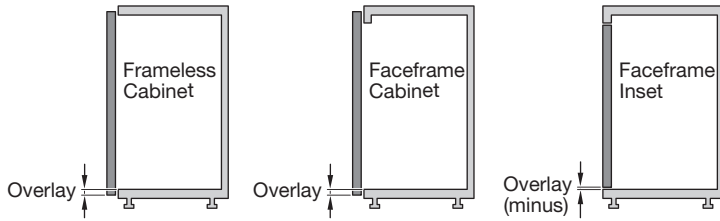

**C**

Remove Door Brackets

Standard Overlay

Full Overlay

* X = 7/16" (11 mm) + Overlay

E**Install Pull-Out Slide****Adjustment of door****F****HÄFELE**

3901 Cheyenne Drive • P.O. Box 4000 • Archdale, NC 27263
 1-800-423-3531 • www.hafele.com/us