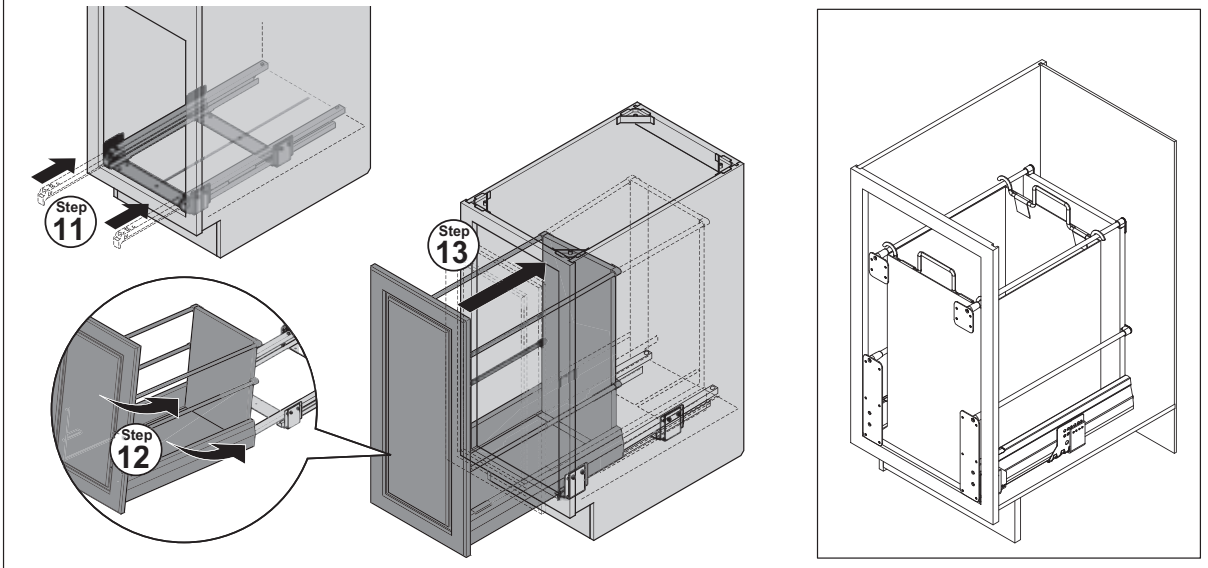

Mounting Instructions

HÄFELE

Item No.: 503.15.360, 365, 760, 765, 860, 865

MX LAUNDRY HAMPER

A

Mark Centerline

B

10x  Install Slide Mechanism

**C**

Remove Door Brackets

Standard Overlay

Full Overlay

* X = 7/16" (11 mm) + Overlay

E**Install Pull-Out Slide****Adjustment of door****F****HÄFELE**

3901 Cheyenne Drive • P.O. Box 4000 • Archdale, NC 27263
 1-800-423-3531 • www.hafele.com/us