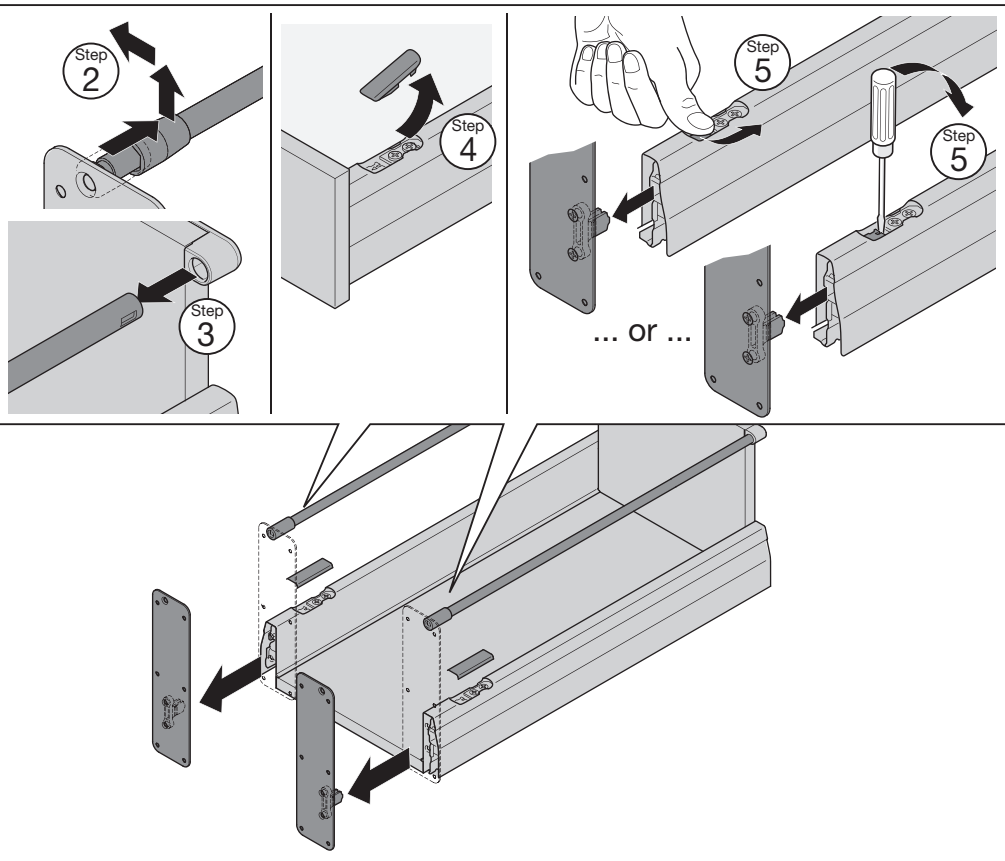

Mounting Instructions

HÄFELE

Item No.: 503.15.360, 365, 760, 765, 860, 865

MX LAUNDRY HAMPER

A

Mark Centerline

B

10x  Install Slide Mechanism

**C**

Remove Door Brackets

Standard Overlay

Full Overlay

* X = 7/16" (11 mm) + Overlay

E**Install Pull-Out Slide****Adjustment of door****F****HÄFELE**

3901 Cheyenne Drive • P.O. Box 4000 • Archdale, NC 27263
 1-800-423-3531 • www.hafele.com/us