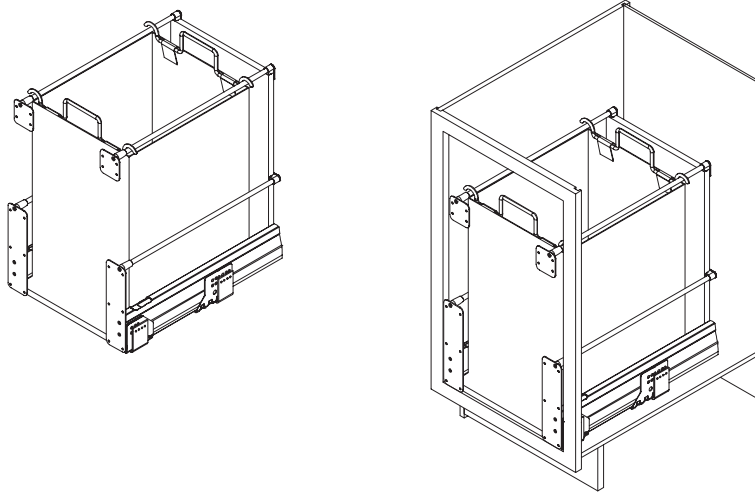

Mounting Instructions

HÄFELE

Item No.: 503.15.360, 365, 760, 765, 860, 865

MX LAUNDRY HAMPER

A

Mark Centerline

B

10x  Install Slide Mechanism

**C**

Remove Door Brackets

Standard Overlay

Full Overlay

* X = 7/16" (11 mm) + Overlay

E**Install Pull-Out Slide****Adjustment of door****F****HÄFELE**

3901 Cheyenne Drive • P.O. Box 4000 • Archdale, NC 27263
 1-800-423-3531 • www.hafele.com/us