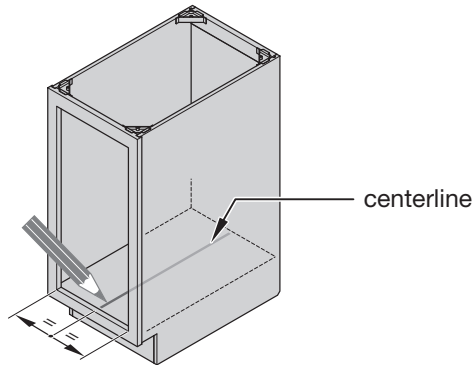

Mounting Instructions

HÄFELE

Item No.: 503.15.360, 365, 760, 765, 860, 865

MX LAUNDRY HAMPER

A

Mark Centerline

B

10x  Install Slide Mechanism

**C**

Remove Door Brackets

Standard Overlay

Full Overlay

* X = 7/16" (11 mm) + Overlay

E**Install Pull-Out Slide****Adjustment of door****F****HÄFELE**

3901 Cheyenne Drive • P.O. Box 4000 • Archdale, NC 27263
 1-800-423-3531 • www.hafele.com/us