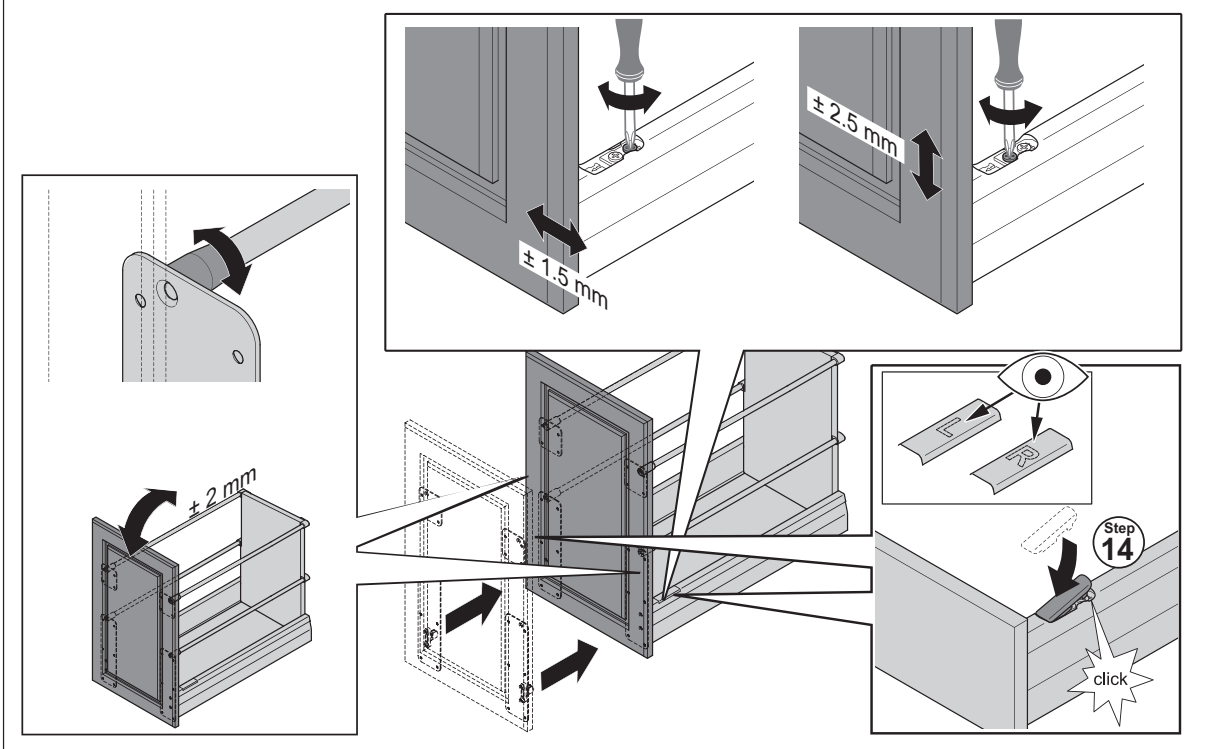

**C**

Remove Door Brackets

Standard Overlay

Full Overlay

* X = 7/16" (11 mm) + Overlay

E**Install Pull-Out Slide****Adjustment of door****F****HÄFELE**

3901 Cheyenne Drive • P.O. Box 4000 • Archdale, NC 27263
 1-800-423-3531 • www.hafele.com/us