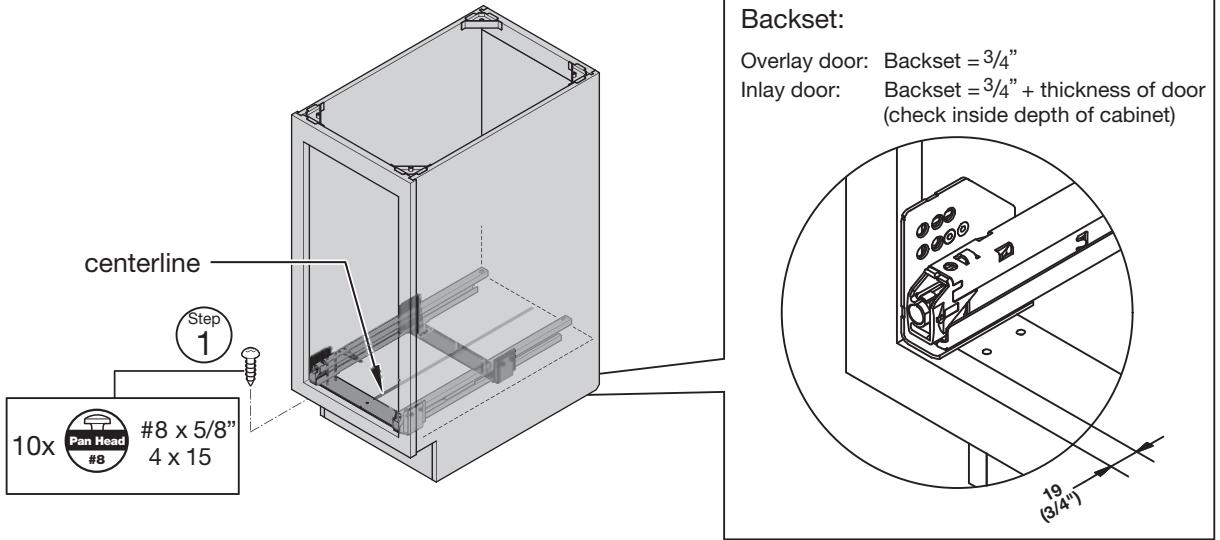

Mounting Instructions

HÄFELE

Item No.: 503.15.360, 365, 760, 765, 860, 865

MX LAUNDRY HAMPER

A

Mark Centerline

B

10x  Install Slide Mechanism

**C**

Remove Door Brackets

Standard Overlay

Full Overlay

* X = 7/16" (11 mm) + Overlay

E**Install Pull-Out Slide****Adjustment of door****F****HÄFELE**

3901 Cheyenne Drive • P.O. Box 4000 • Archdale, NC 27263
 1-800-423-3531 • www.hafele.com/us