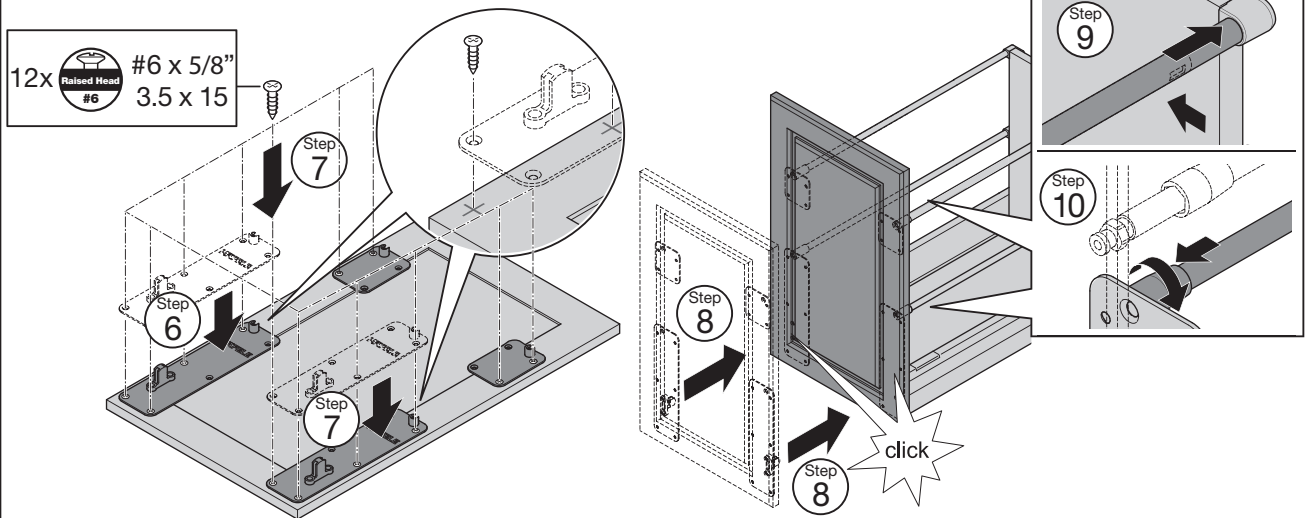

**C**

Remove Door Brackets

Standard Overlay

Full Overlay

* X = 7/16" (11 mm) + Overlay

E**Install Pull-Out Slide****Adjustment of door****F****HÄFELE**

3901 Cheyenne Drive • P.O. Box 4000 • Archdale, NC 27263
 1-800-423-3531 • www.hafele.com/us