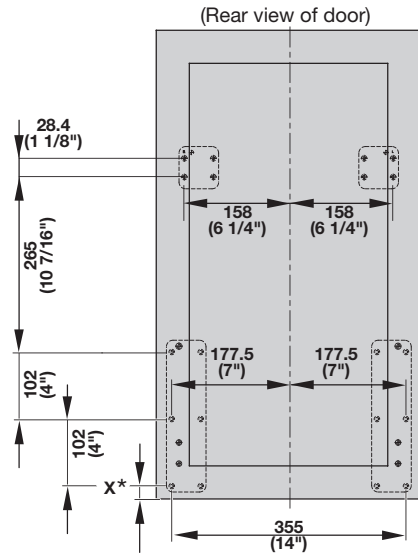

Mounting Instructions

HÄFELE

Item No.: 503.15.360, 365, 760, 765, 860, 865

MX LAUNDRY HAMPER

A

Mark Centerline

B

10x  Install Slide Mechanism

**C**

Remove Door Brackets

Standard Overlay

Full Overlay

* X = 7/16" (11 mm) + Overlay

E**Install Pull-Out Slide****Adjustment of door****F****HÄFELE**

3901 Cheyenne Drive • P.O. Box 4000 • Archdale, NC 27263
 1-800-423-3531 • www.hafele.com/us