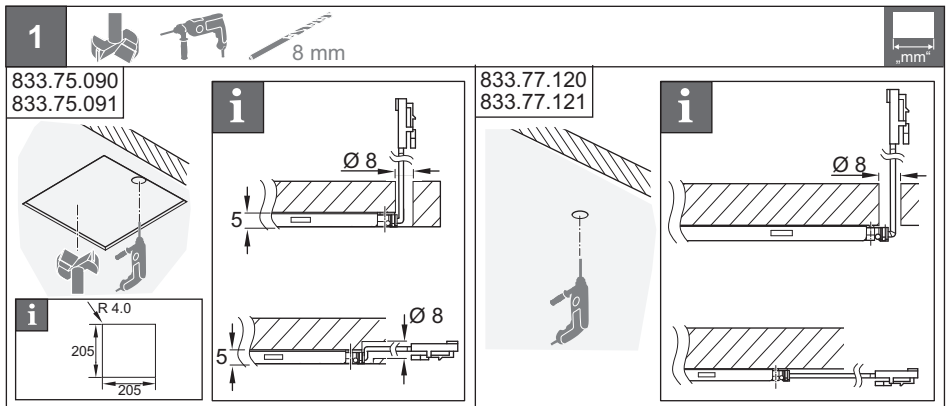

HDE 24.02.2022