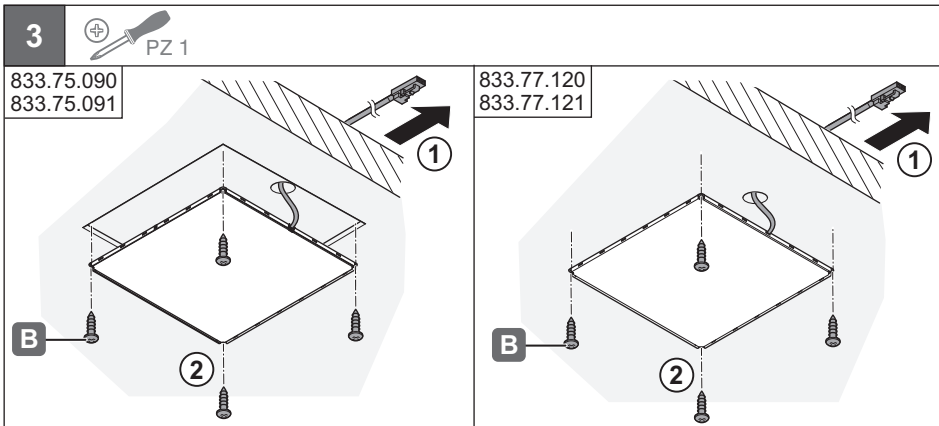

732.26.270