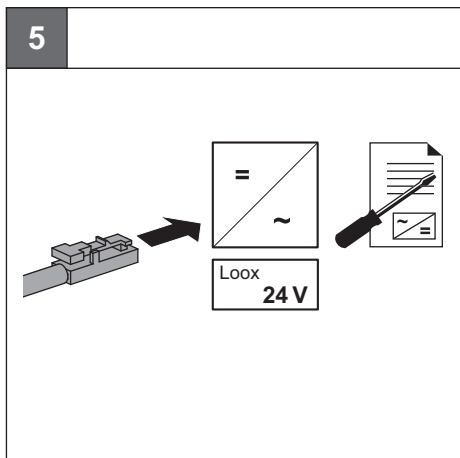

HDE 24.02.2022