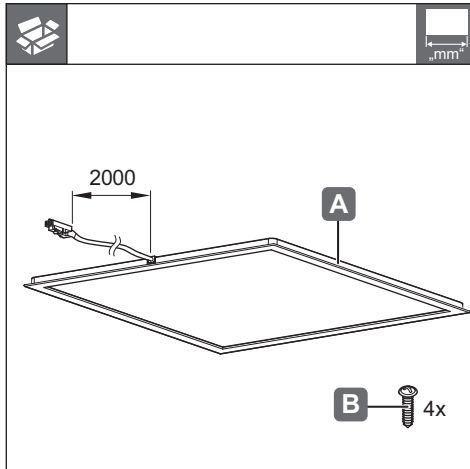

LED 3024
LED 3025

833.75.090
833.75.091

833.77.120
833.77.121

24 V System	K	W	T_A	mm	mm	~ =
833.75.090	3000 K	5.8 W	-20 °C – +35 °C -4 °F – +95 °F	210 x 210 x 6.2	220 x 220 x 16.2	Loox 24 V
833.75.091	4000 K			205 x 205 x 6.2	215 x 215 x 16.2	
833.77.120	3000 K					
833.77.121	4000 K					

732.28.270