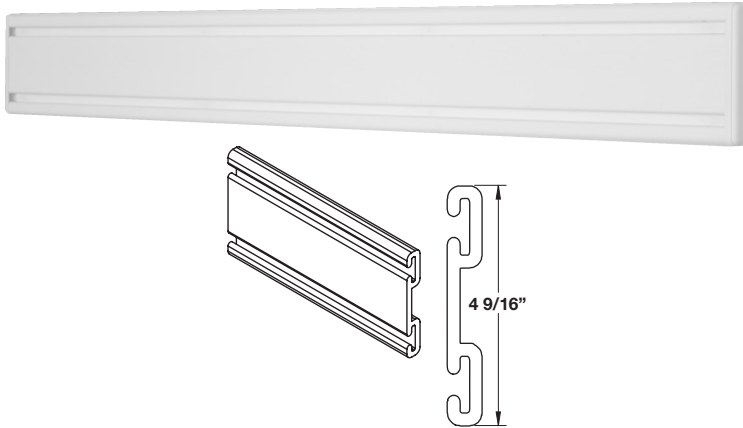

HandiACCESSORIES

Handi TOOL RAIL

- > Small footprint allows for a sleek look and optimal use of space
- > Quick and simple screw installation; color strips are included to hide the screw heads and provide a clean appearance
- > Manufactured in the USA with blended Cellular PVC material that has a flame retardant rating of 94 V-0
- > Scratch resistant with normal use; color throughout the product makes surface scratches less noticeable
- > Water and moisture resistant
- > Strong, durable and easy to clean
- > 50" length is designed to capture 3 studs in the wall
- > 82" length is designed to capture 5 studs in the wall
- > H x W: 4 1/2" x 1 1/16"

Material: Cellular PVC; Color: white

Length	Weight capacity	Model No.	Item No.
50"	50 lbs.	HSWTR150-IND	792.23.701
82"	80 lbs.	HSWTR182-IND	792.23.705

Supplied With

- 2 End caps
- 2 Color strips to conceal screws
- 8 – 1 5/8" Drywall screws (50" length)
- 12 – 1 5/8" Drywall screws (82" length)

BASIC HOOK KIT

Model No.	Item No.
HSWTR150BHK	792.23.711

Description	Model No.	Qty.	Item No.
Handi Tool Rail, white, 50"	HSWTR150-IND	1	792.23.701
Double Hook, 4"	HSH04DBWL	2	792.12.060
J Hook, 6"	HSH06JBWL	1	792.12.080
S Hook	HSSHKBNL	1	792.13.000
Snap Hook, 4"	HSH04SH	2	792.12.071