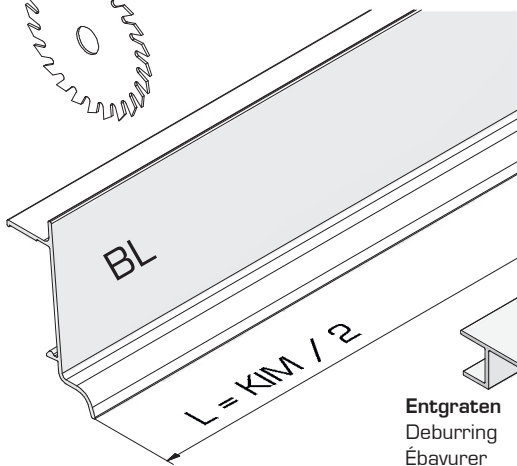

Werkzeug | Tool | Outil

- ⊕ PZ: 2
- ⊕ SW: 4
- ⊕ TX:
- ⊕ No.:
- ⊕ SW: 10

A

2x 053.3419