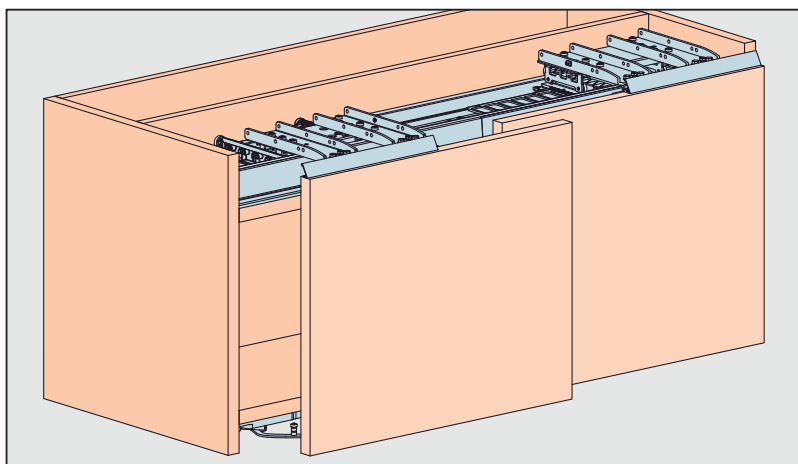

# Montageanleitung Mounting instructions Instructions de montage

## Garnituren/Sets/Guarniture

2 Türen Doors Ante	Typ S1 = KAM 1200-1399 mm	053.3390.071	Typ S4 = KAM 1800-1999 mm	053.3390.074
	Typ S2 = KAM 1400-1599 mm	053.3390.072	Typ S5 = KAM 2000-2199 mm	053.3390.075
	Typ S3 = KAM 1600-1799 mm	053.3390.073	Typ S6 = KAM 2200-2400 mm	053.3390.076