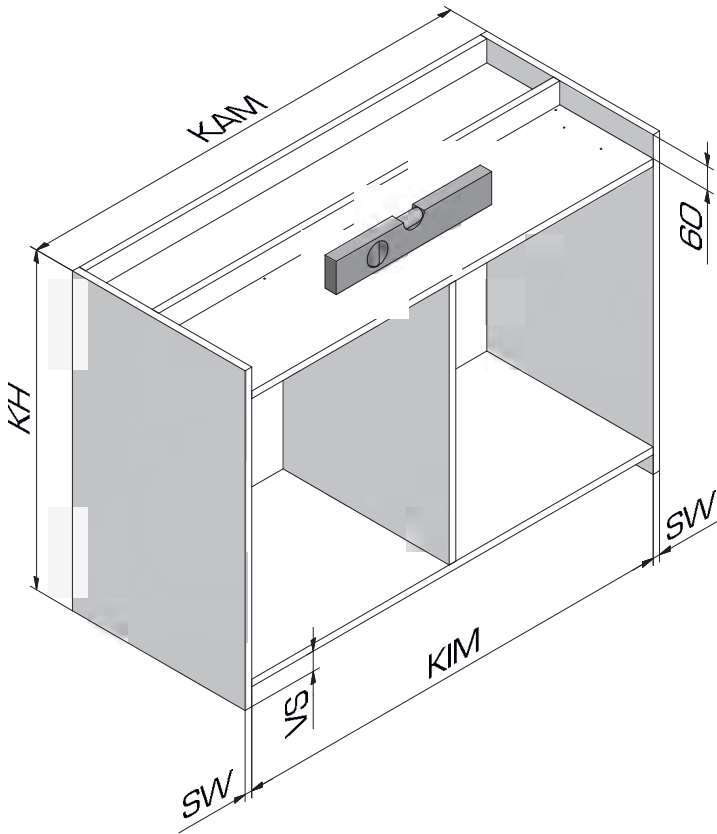

Werkzeug | Tool | Outil

- ⊕ PZ: 2
- ⊕ SW: 4
- ⊕ TX:
- ⊕ No.:
- ⊕ SW: 10

A

2x 053.3419

1x 053.3379

2x 053.3381