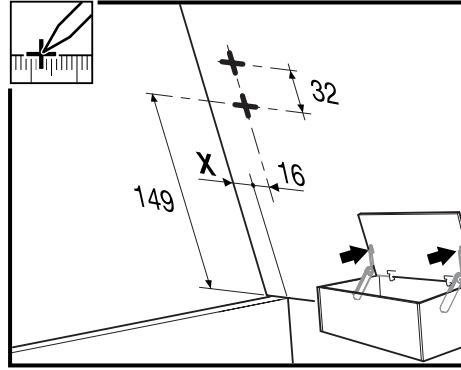

HÄFELE

MAXI CHEST STAY

NOTE:
ORDER SOFT CLOSING MECHANISM SEPARATELY
ITEM: 373.69.799

1

2

3

4

5

6

7

8

9

10

Item No.	3675.301.001	3675.302.001	3675.303.001
 F blau, blue bleu, blu (kg)	G braun, brown (kg)	H schwarz, black noir, nero (kg)	
400 mm	1.6 - 3.1	3.0 - 5.3	5.2 - 9.4
500 mm	1.3 - 2.6	2.5 - 4.2	4.3 - 7.5
600 mm	1.1 - 2.5	2.3 - 4.2	4.0 - 6.7