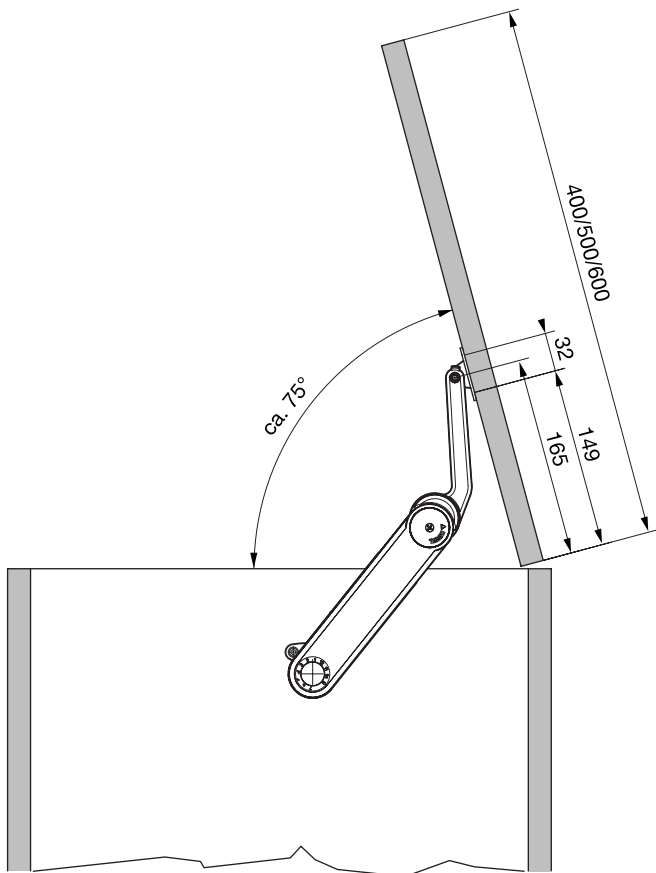

HÄFELE

MAXI CHEST STAY

NOTE:
ORDER SOFT CLOSING MECHANISM SEPARATELY
ITEM: 373.69.799

1

2

3

4

5

6

7

8

9

10

Item No.	3675.301.001	3675.302.001	3675.303.001
 F blau, blue bleu, blu (kg)	G braun, brown (kg)	H schwarz, black noir, nero (kg)	
400 mm	1.6 - 3.1	3.0 - 5.3	5.2 - 9.4
500 mm	1.3 - 2.6	2.5 - 4.2	4.3 - 7.5
600 mm	1.1 - 2.5	2.3 - 4.2	4.0 - 6.7