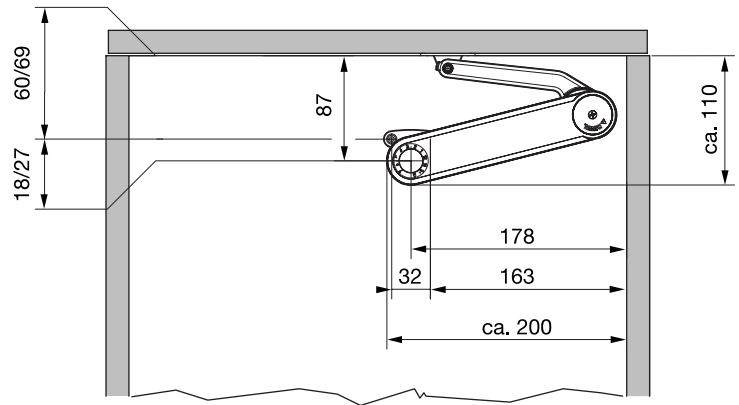

HÄFELE

MAXI CHEST STAY

NOTE:
ORDER SOFT CLOSING MECHANISM SEPARATELY
ITEM: 373.69.799

1

2

3

4

5

6

7

8

9

10

Item No.	3675.301.001	3675.302.001	3675.303.001
 F blau, blue bleu, blu (kg)	G braun, brown (kg)	H schwarz, black noir, nero (kg)	
400 mm	1.6 - 3.1	3.0 - 5.3	5.2 - 9.4
500 mm	1.3 - 2.6	2.5 - 4.2	4.3 - 7.5
600 mm	1.1 - 2.5	2.3 - 4.2	4.0 - 6.7