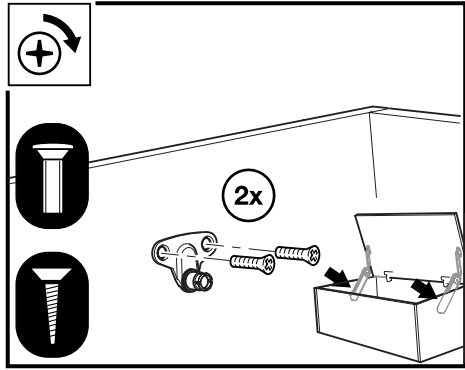

HÄFELE

MAXI CHEST STAY

NOTE:
ORDER SOFT CLOSING MECHANISM SEPARATELY
ITEM: 373.69.799

1

2

3

4

5

6

7

8

9

10

Item No.	3675.301.001	3675.302.001	3675.303.001
 F blau, blue bleu, blu (kg)	G braun, brown (kg)	H schwarz, black noir, nero (kg)	
400 mm	1.6 - 3.1	3.0 - 5.3	5.2 - 9.4
500 mm	1.3 - 2.6	2.5 - 4.2	4.3 - 7.5
600 mm	1.1 - 2.5	2.3 - 4.2	4.0 - 6.7