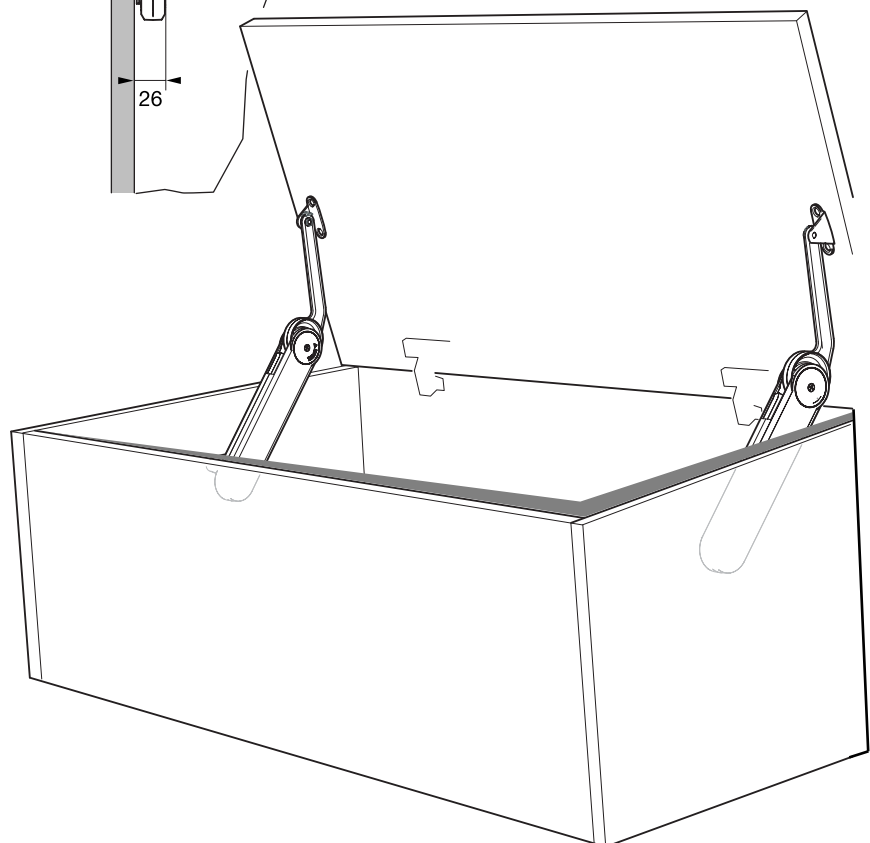

HÄFELE

MAXI CHEST STAY

NOTE:
ORDER SOFT CLOSING MECHANISM SEPARATELY
ITEM: 373.69.799

1

2

3

4

5

6

7

8

9

10

Item No.	3675.301.001	3675.302.001	3675.303.001
 F blau, blue bleu, blu (kg)	G braun, brown (kg)	H schwarz, black noir, nero (kg)	
400 mm	1.6 - 3.1	3.0 - 5.3	5.2 - 9.4
500 mm	1.3 - 2.6	2.5 - 4.2	4.3 - 7.5
600 mm	1.1 - 2.5	2.3 - 4.2	4.0 - 6.7