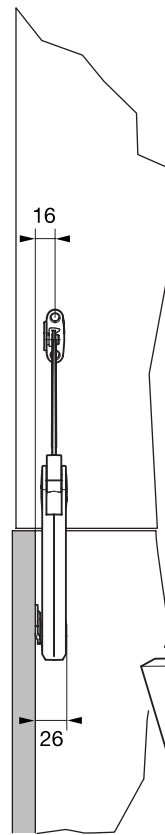

HÄFELE

MAXI CHEST STAY

NOTE:
ORDER SOFT CLOSING MECHANISM SEPARATELY
ITEM: 373.69.799

1

2

3

4

5

6

7

8

9

10

Item No.	3675.301.001	3675.302.001	3675.303.001
 F blau, blue bleu, blu (kg)	G braun, brown (kg)	H schwarz, black noir, nero (kg)	
400 mm	1.6 - 3.1	3.0 - 5.3	5.2 - 9.4
500 mm	1.3 - 2.6	2.5 - 4.2	4.3 - 7.5
600 mm	1.1 - 2.5	2.3 - 4.2	4.0 - 6.7