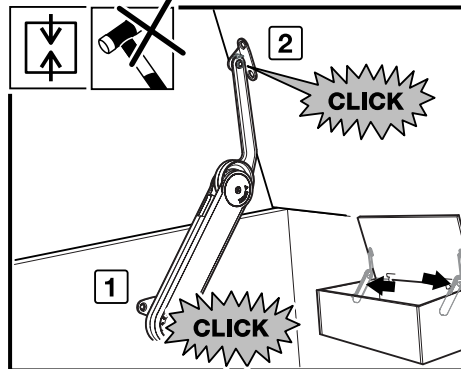

HÄFELE

MAXI CHEST STAY

NOTE:
ORDER SOFT CLOSING MECHANISM SEPARATELY
ITEM: 373.69.799

1

2

3

4

5

6

7

8

9

10

Item No.	3675.301.001	3675.302.001	3675.303.001
 F blau, blue bleu, blu (kg)	G braun, brown (kg)	H schwarz, black noir, nero (kg)	
400 mm	1.6 - 3.1	3.0 - 5.3	5.2 - 9.4
500 mm	1.3 - 2.6	2.5 - 4.2	4.3 - 7.5
600 mm	1.1 - 2.5	2.3 - 4.2	4.0 - 6.7