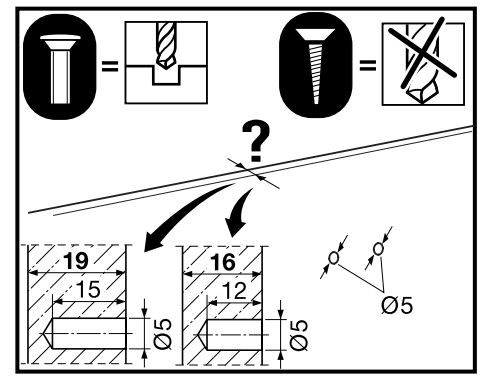

HÄFELE

MAXI CHEST STAY

NOTE:
ORDER SOFT CLOSING MECHANISM SEPARATELY
ITEM: 373.69.799

1

2

3

4

5

6

7

8

9

10

Item No.	3675.301.001	3675.302.001	3675.303.001
 F blau, blue bleu, blu (kg)	G braun, brown (kg)	H schwarz, black noir, nero (kg)	
400 mm	1.6 - 3.1	3.0 - 5.3	5.2 - 9.4
500 mm	1.3 - 2.6	2.5 - 4.2	4.3 - 7.5
600 mm	1.1 - 2.5	2.3 - 4.2	4.0 - 6.7