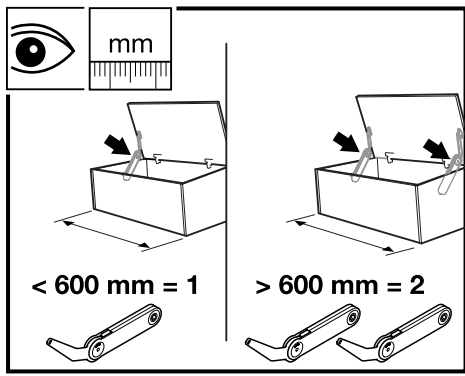

HÄFELE

MAXI CHEST STAY

NOTE:
ORDER SOFT CLOSING MECHANISM SEPARATELY
ITEM: 373.69.799

1

2

3

4

5

6

7

8

9

10

Item No.	3675.301.001	3675.302.001	3675.303.001
 F blau, blue bleu, blu (kg)	G braun, brown (kg)	H schwarz, black noir, nero (kg)	
400 mm	1.6 - 3.1	3.0 - 5.3	5.2 - 9.4
500 mm	1.3 - 2.6	2.5 - 4.2	4.3 - 7.5
600 mm	1.1 - 2.5	2.3 - 4.2	4.0 - 6.7