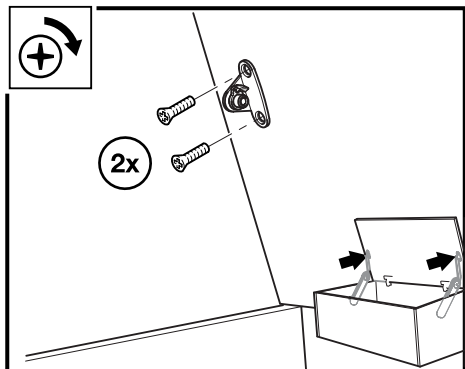

HÄFELE

MAXI CHEST STAY

NOTE:
ORDER SOFT CLOSING MECHANISM SEPARATELY
ITEM: 373.69.799

1

2

3

4

5

6

7

8

9

10

Item No.	3675.301.001	3675.302.001	3675.303.001
 F blau, blue bleu, blu (kg)	G braun, brown (kg)	H schwarz, black noir, nero (kg)	
400 mm	1.6 - 3.1	3.0 - 5.3	5.2 - 9.4
500 mm	1.3 - 2.6	2.5 - 4.2	4.3 - 7.5
600 mm	1.1 - 2.5	2.3 - 4.2	4.0 - 6.7