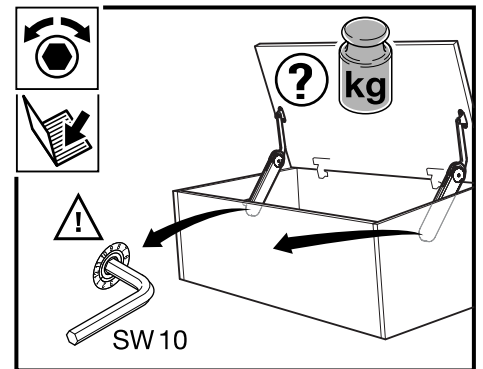

HÄFELE

MAXI CHEST STAY

NOTE:
ORDER SOFT CLOSING MECHANISM SEPARATELY
ITEM: 373.69.799

1

2

3

4

5

6

7

8

9

10

Item No.	3675.301.001	3675.302.001	3675.303.001
 F blau, blue bleu, blu (kg)	G braun, brown (kg)	H schwarz, black noir, nero (kg)	
400 mm	1.6 - 3.1	3.0 - 5.3	5.2 - 9.4
500 mm	1.3 - 2.6	2.5 - 4.2	4.3 - 7.5
600 mm	1.1 - 2.5	2.3 - 4.2	4.0 - 6.7