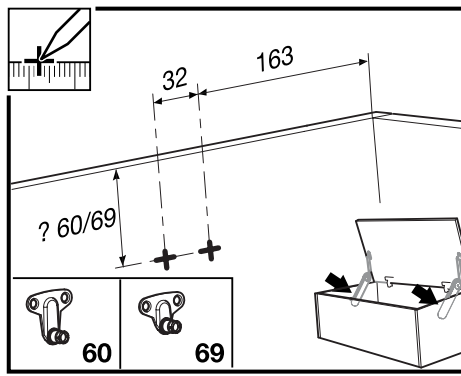

HÄFELE

MAXI CHEST STAY

NOTE:
ORDER SOFT CLOSING MECHANISM SEPARATELY
ITEM: 373.69.799

1

2

3

4

5

6

7

8

9

10

Item No.	3675.301.001	3675.302.001	3675.303.001
 F blau, blue bleu, blu (kg)	G braun, brown (kg)	H schwarz, black noir, nero (kg)	
400 mm	1.6 - 3.1	3.0 - 5.3	5.2 - 9.4
500 mm	1.3 - 2.6	2.5 - 4.2	4.3 - 7.5
600 mm	1.1 - 2.5	2.3 - 4.2	4.0 - 6.7