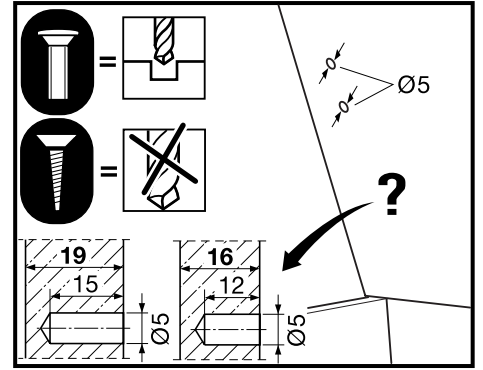

HÄFELE

MAXI CHEST STAY

NOTE:
ORDER SOFT CLOSING MECHANISM SEPARATELY
ITEM: 373.69.799

1

2

3

4

5

6

7

8

9

10

Item No.	3675.301.001	3675.302.001	3675.303.001
 F blau, blue bleu, blu (kg)	G braun, brown (kg)	H schwarz, black noir, nero (kg)	
400 mm	1.6 - 3.1	3.0 - 5.3	5.2 - 9.4
500 mm	1.3 - 2.6	2.5 - 4.2	4.3 - 7.5
600 mm	1.1 - 2.5	2.3 - 4.2	4.0 - 6.7