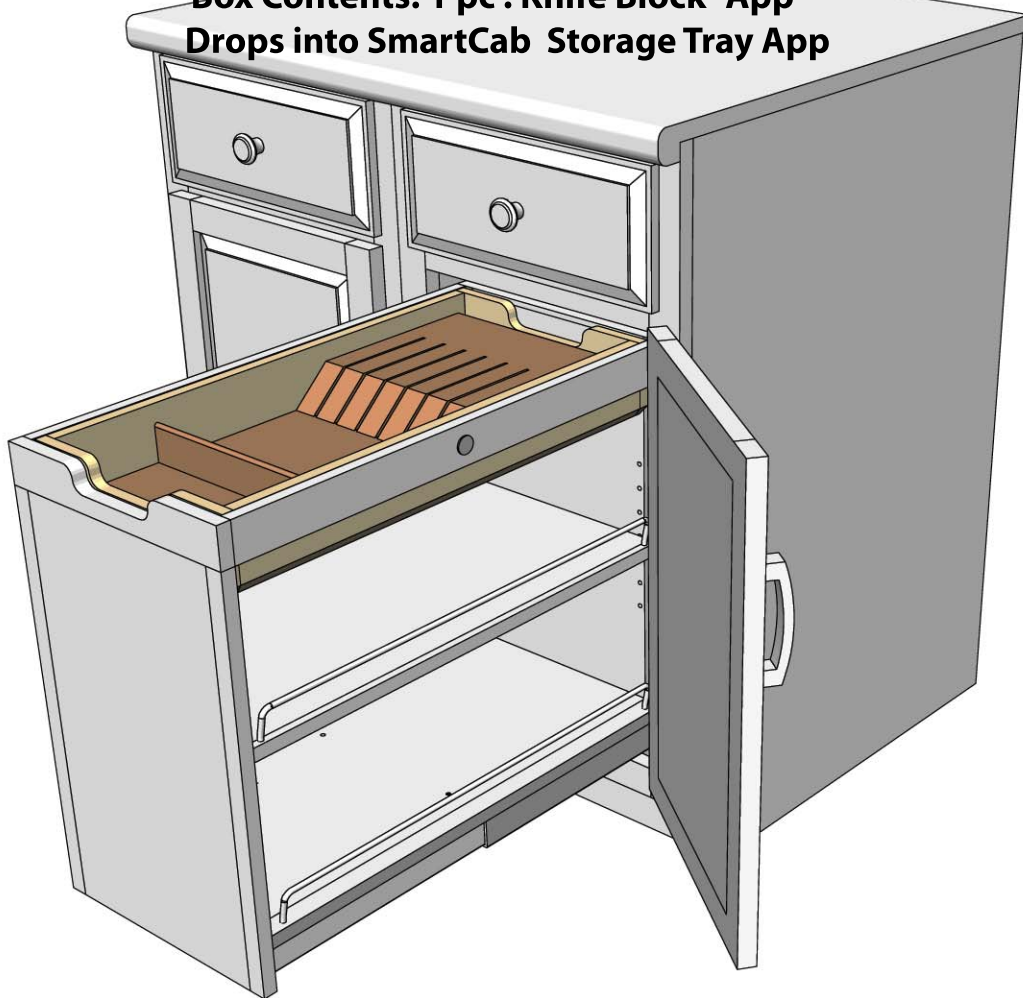

HÄFELE

Always read the instructions carefully and completely before beginning assembly.
Remove and check contents for damage and/or missing parts.

SmartCab Knife Block "App"

Item# 546.31.881 - Knife Block

Box Contents: 1 pc . Knife Block "App"

Drops into SmartCab Storage Tray App

Installation Instructions

**Step 1: Extend your SmartCab
Pull Out and place Knife
Block App into Storage
Tray App(not included).**