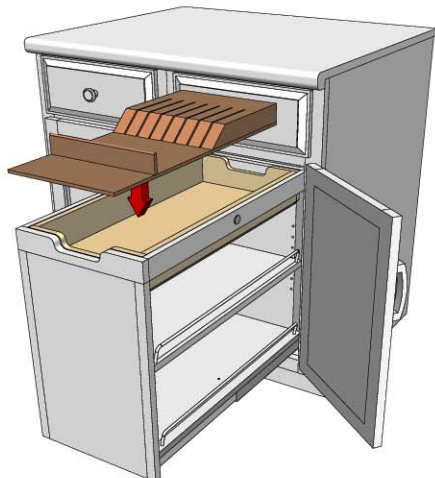

HÄFELE

Always read the instructions carefully and completely before beginning assembly.
Remove and check contents for damage and/or missing parts.

SmartCab Knife Block "App"

Item# 546.31.881 - Knife Block

Box Contents: 1 pc . Knife Block "App"

Drops into SmartCab Storage Tray App

Installation Instructions

**Step 1: Extend your SmartCab
Pull Out and place Knife
Block App into Storage
Tray App(not included).**